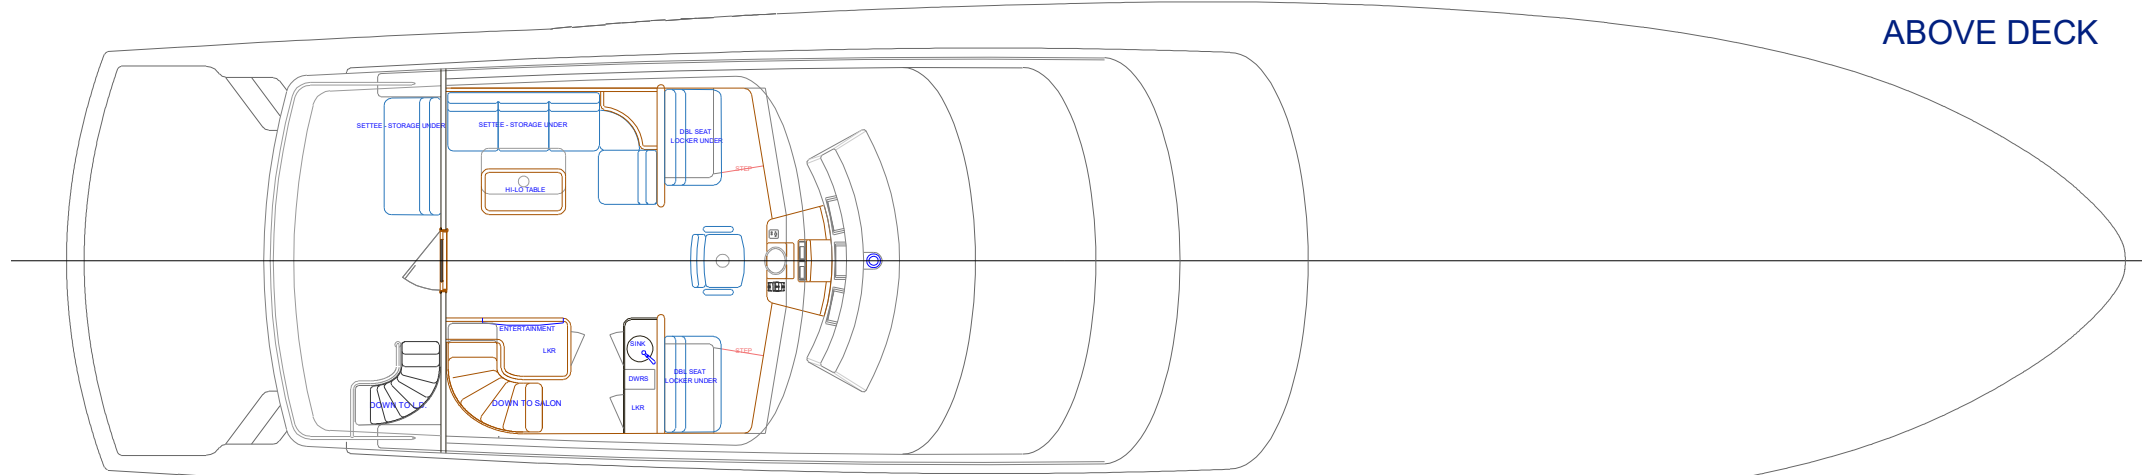

FORCE IX 91.5 PERFORMANCE SPORT FISHING YACHT "ENCLOSED BRIDGE - MASTER & CREW DOWN"

OUTBOARD PROFILE

CENTERLINE ELEVATION

ABOVE DECK

MAIN DECK

BELOW DECK