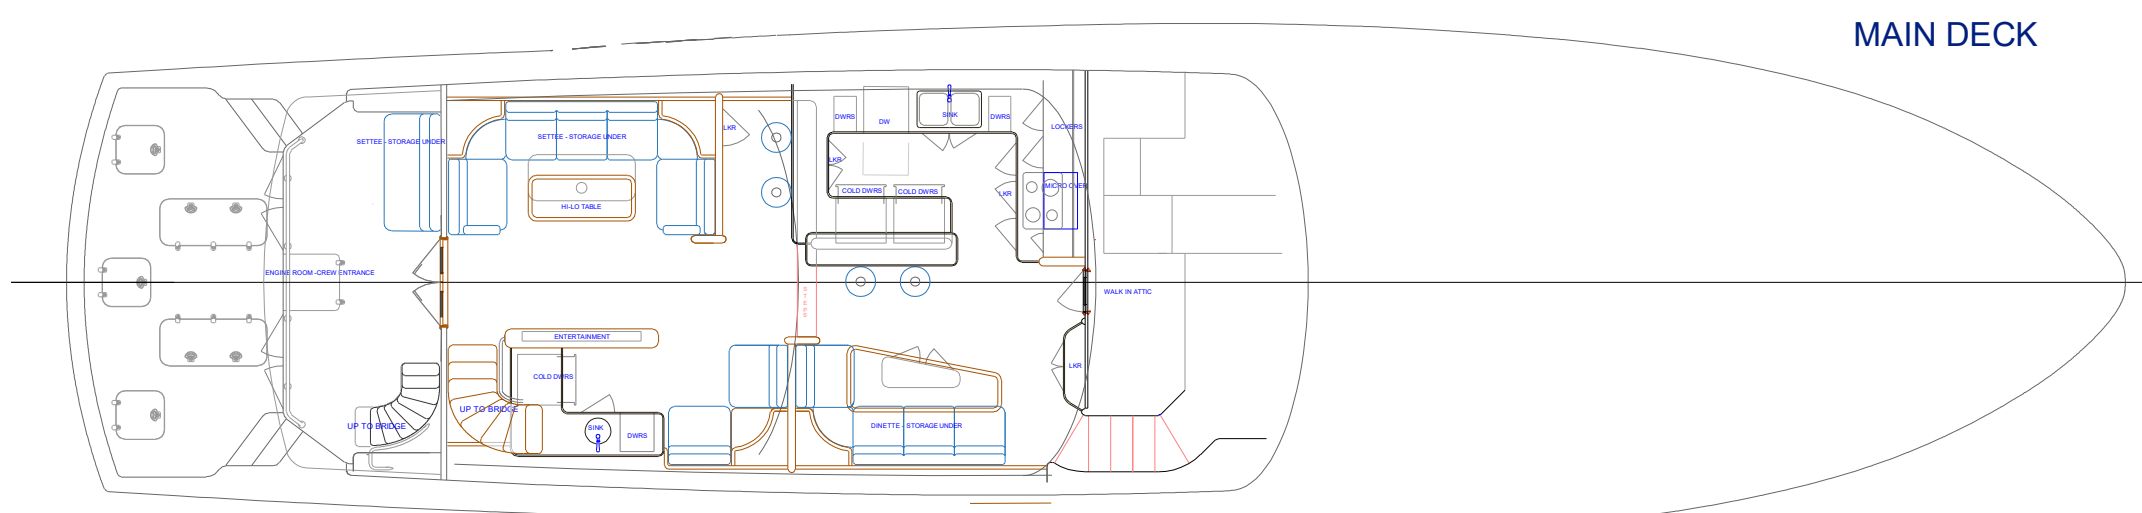

FORCE IX 91.5 PERFORMANCE SPORT FISHING YACHT "ENCLOSED BRIDGE - MASTER & CREW DOWN"

OUTBOARD PROFILE

CENTERLINE ELEVATION

ABOVE DECK

MAIN DECK

BELOW DECK