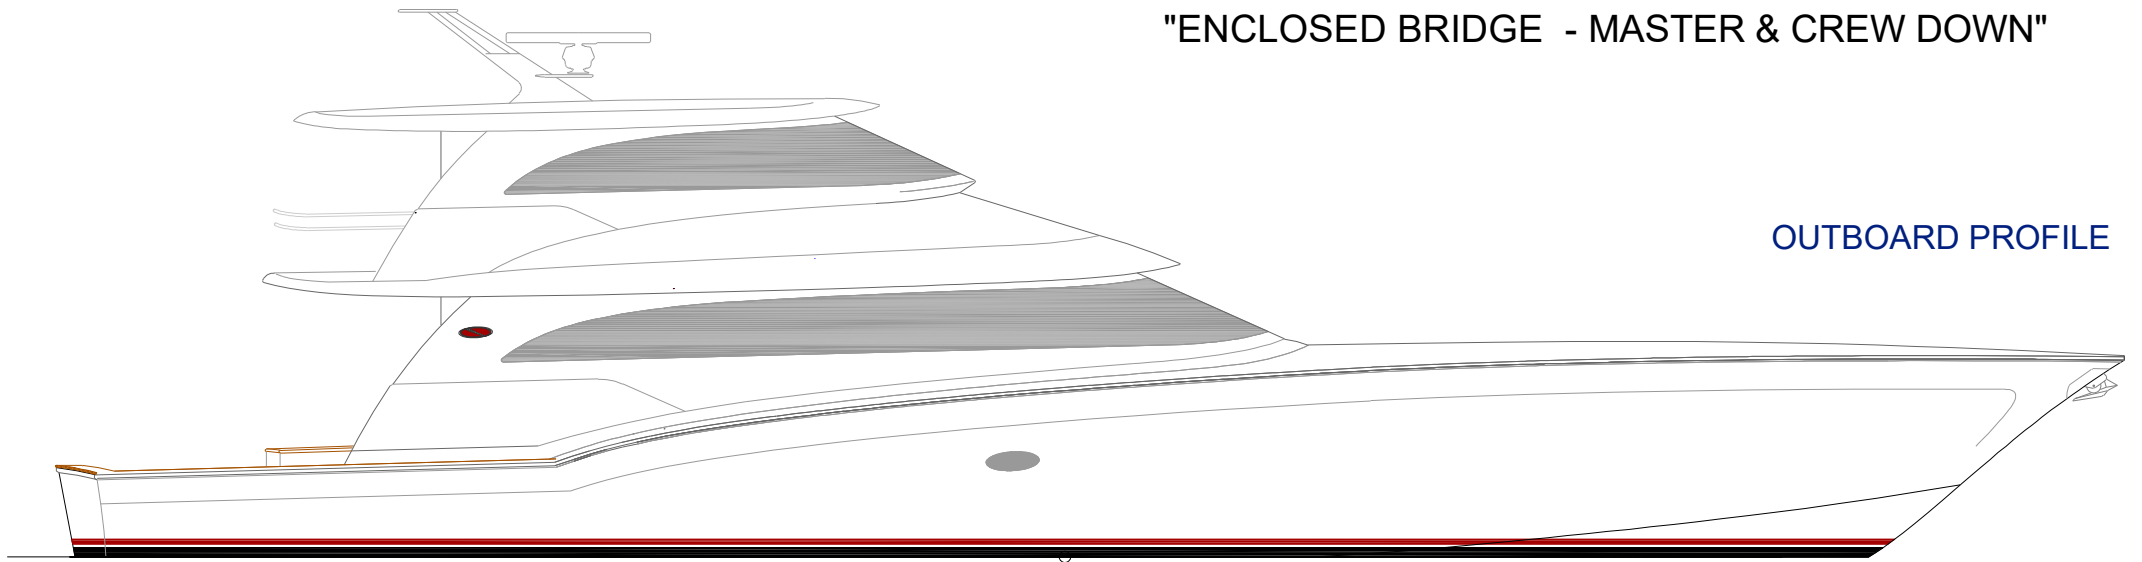

FORCE IX 91.5 PERFORMANCE SPORT FISHING YACHT "ENCLOSED BRIDGE - MASTER & CREW DOWN"

OUTBOARD PROFILE

CENTERLINE ELEVATION

ABOVE DECK

MAIN DECK

BELOW DECK