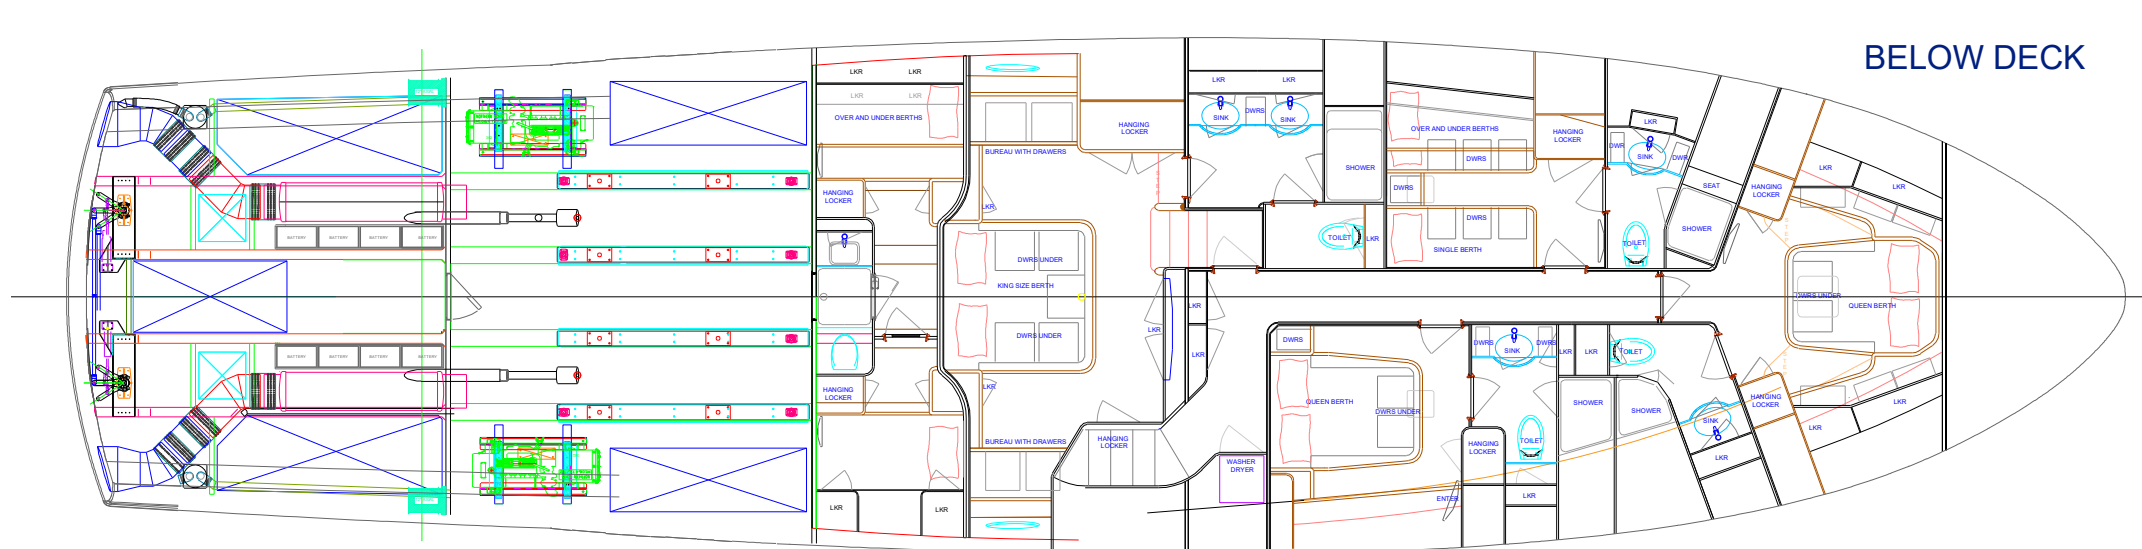

FORCE IX 91.5 PERFORMANCE SPORT FISHING YACHT "ENCLOSED BRIDGE - MASTER & CREW DOWN"

OUTBOARD PROFILE

CENTERLINE ELEVATION

ABOVE DECK

MAIN DECK

BELOW DECK