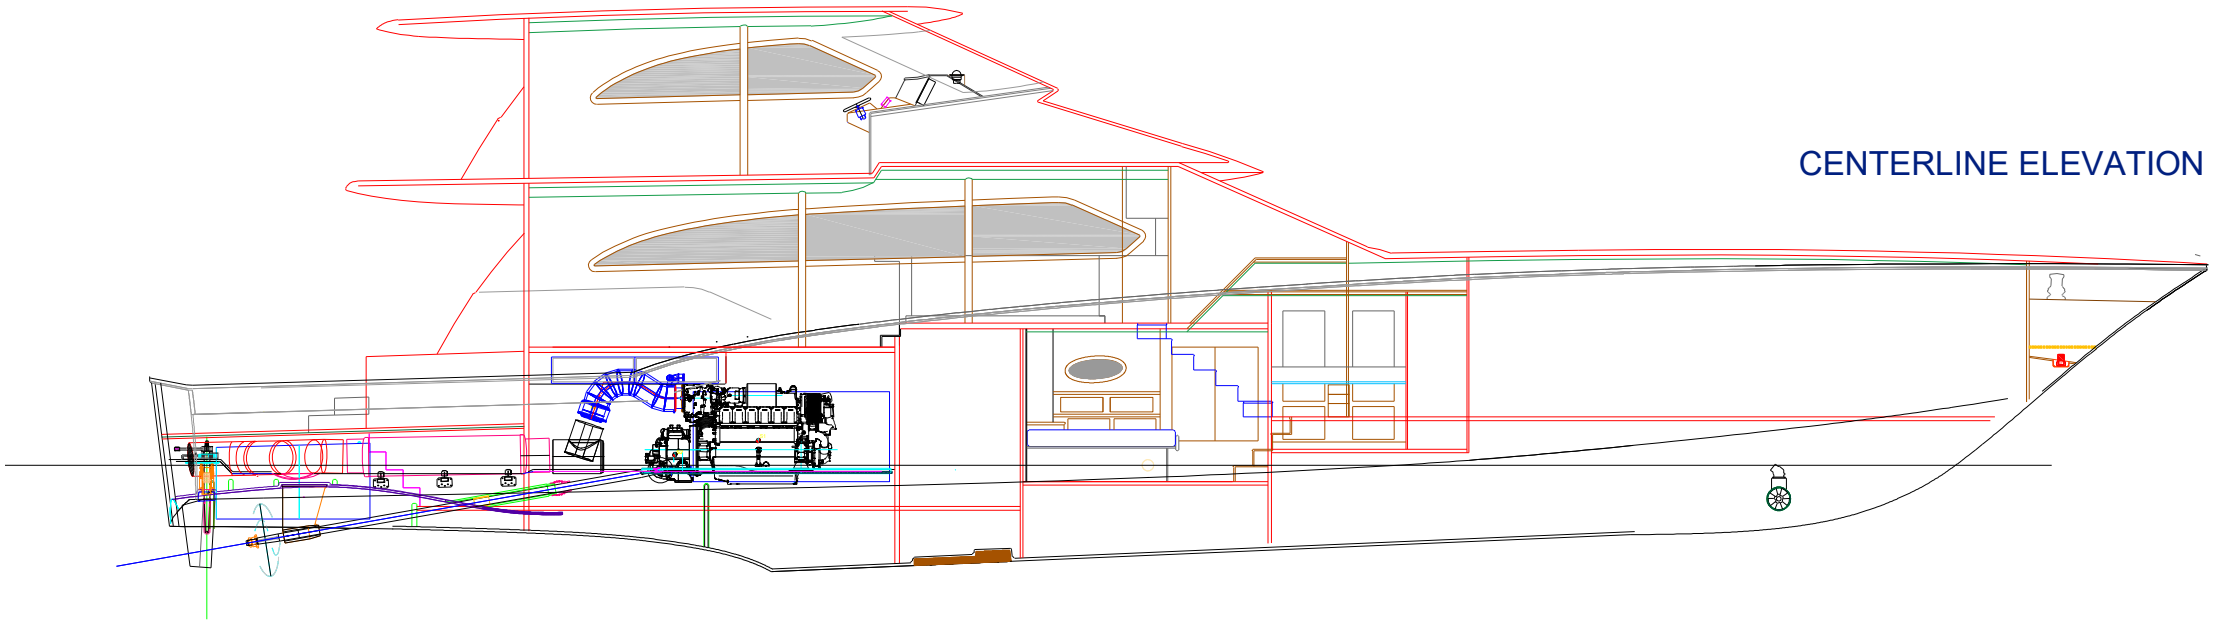

FORCE IX 91.5 PERFORMANCE SPORT FISHING YACHT "ENCLOSED BRIDGE - MASTER & CREW DOWN"

OUTBOARD PROFILE

CENTERLINE ELEVATION

ABOVE DECK

MAIN DECK

BELOW DECK