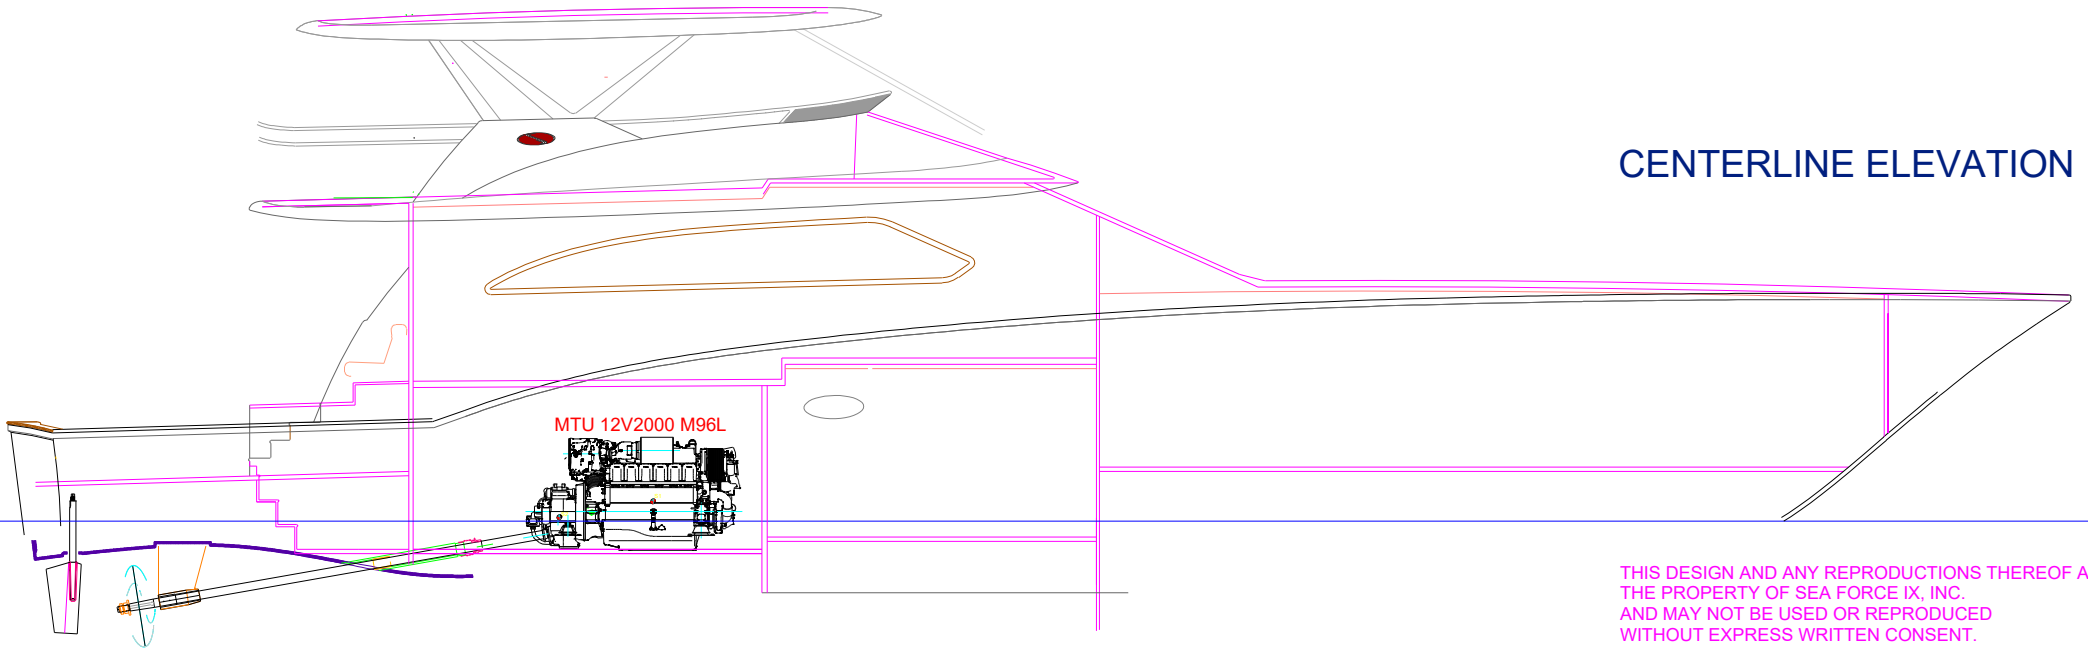

# FORCE IX 81.5 PERFORMANCE SPORT FISHING YACHT "OPEN BRIDGE - FULL BEAM MASTER STATEROOM"

OUTBOARD PROFILE

CENTERLINE ELEVATION

THIS DESIGN AND ANY REPRODUCTIONS THEREOF ARE THE PROPERTY OF SEA FORCE IX, INC. AND MAY NOT BE USED OR REPRODUCED WITHOUT EXPRESS WRITTEN CONSENT.

ABOVE DECK

BELOW DECK

BELOW DECK