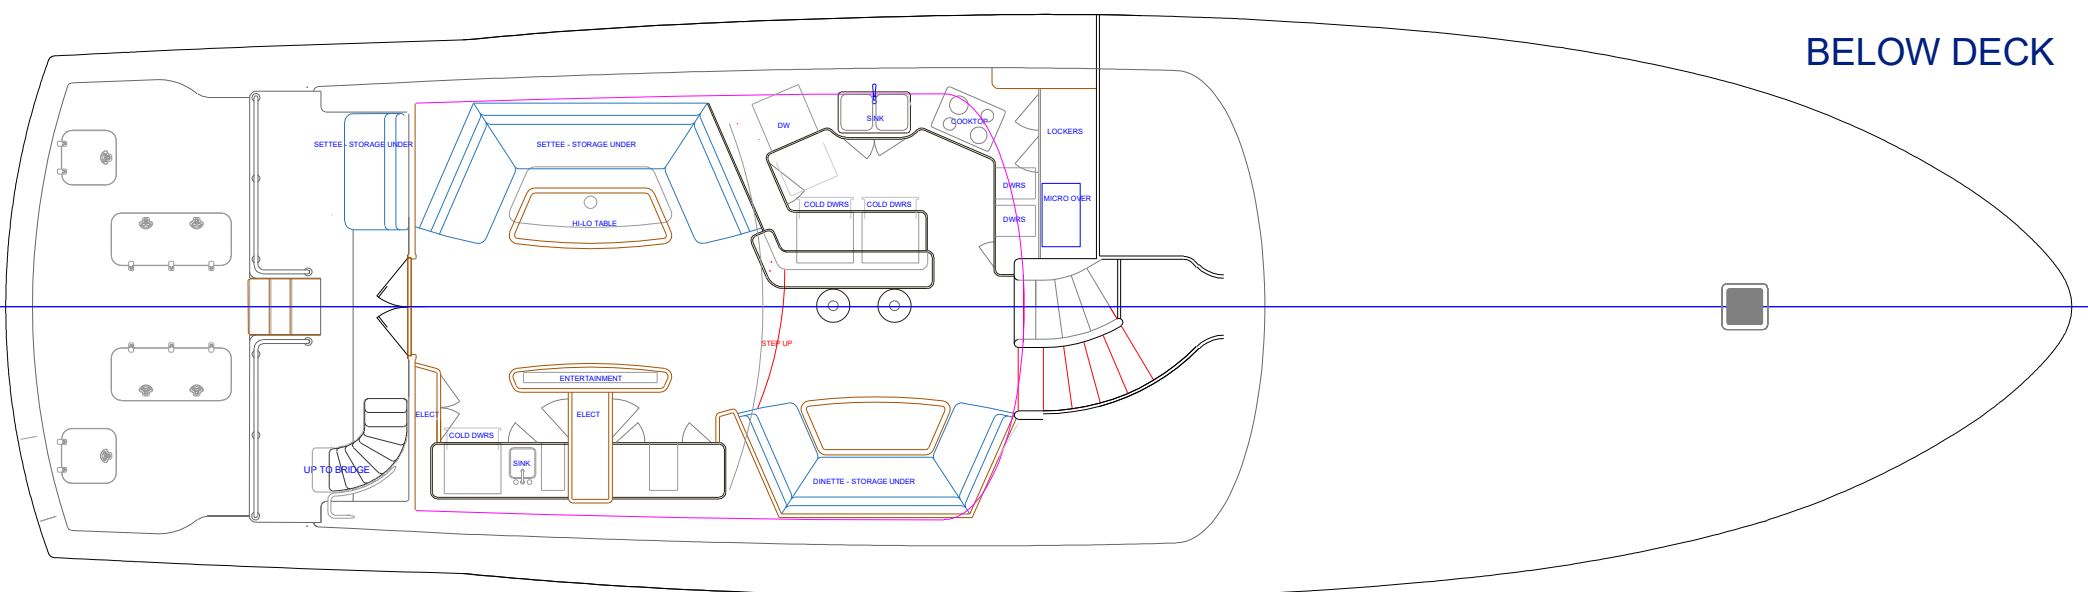

# FORCE IX 81.5 PERFORMANCE SPORT FISHING YACHT "OPEN BRIDGE - FULL BEAM MASTER STATEROOM"

OUTBOARD PROFILE

CENTERLINE ELEVATION

THIS DESIGN AND ANY REPRODUCTIONS THEREOF ARE THE PROPERTY OF SEA FORCE IX, INC. AND MAY NOT BE USED OR REPRODUCED WITHOUT EXPRESS WRITTEN CONSENT.

ABOVE DECK

BELOW DECK

BELOW DECK