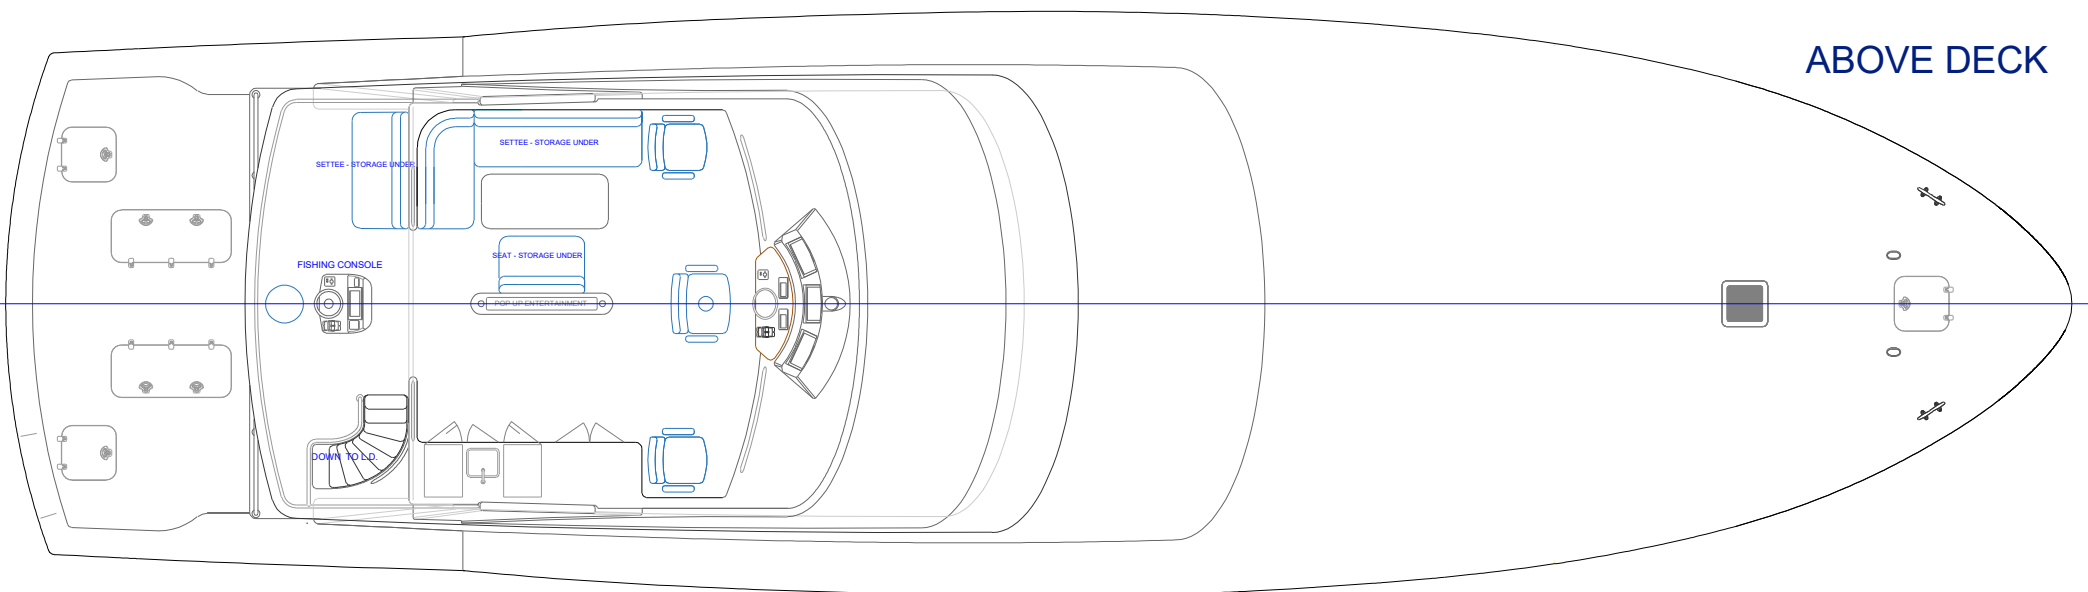

# FORCE IX 81.5 PERFORMANCE SPORT FISHING YACHT "OPEN BRIDGE - FULL BEAM MASTER STATEROOM"

OUTBOARD PROFILE

CENTERLINE ELEVATION

THIS DESIGN AND ANY REPRODUCTIONS THEREOF ARE THE PROPERTY OF SEA FORCE IX, INC. AND MAY NOT BE USED OR REPRODUCED WITHOUT EXPRESS WRITTEN CONSENT.

ABOVE DECK

BELOW DECK

BELOW DECK