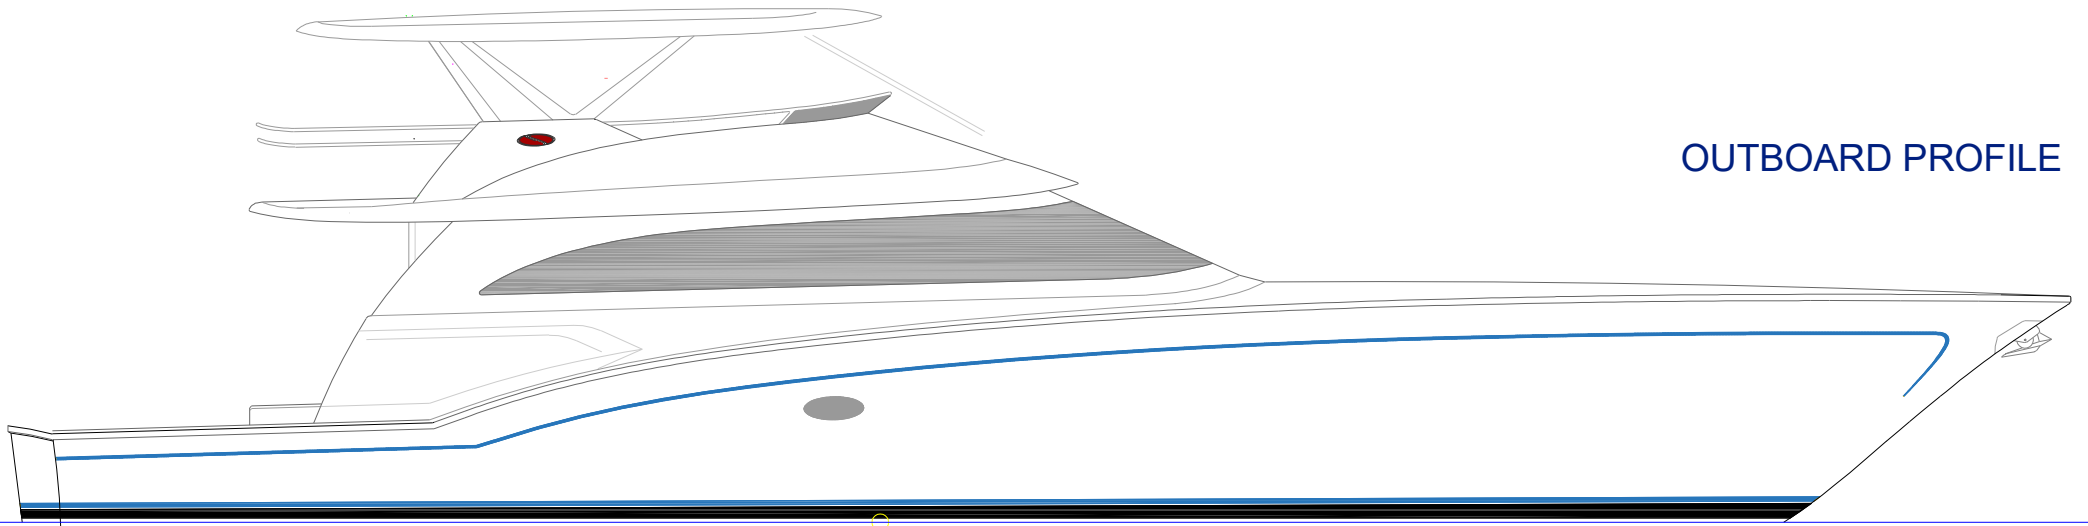

# FORCE IX 81.5 PERFORMANCE SPORT FISHING YACHT "OPEN BRIDGE - FULL BEAM MASTER STATEROOM"

OUTBOARD PROFILE

CENTERLINE ELEVATION

THIS DESIGN AND ANY REPRODUCTIONS THEREOF ARE THE PROPERTY OF SEA FORCE IX, INC. AND MAY NOT BE USED OR REPRODUCED WITHOUT EXPRESS WRITTEN CONSENT.

ABOVE DECK

BELOW DECK

BELOW DECK