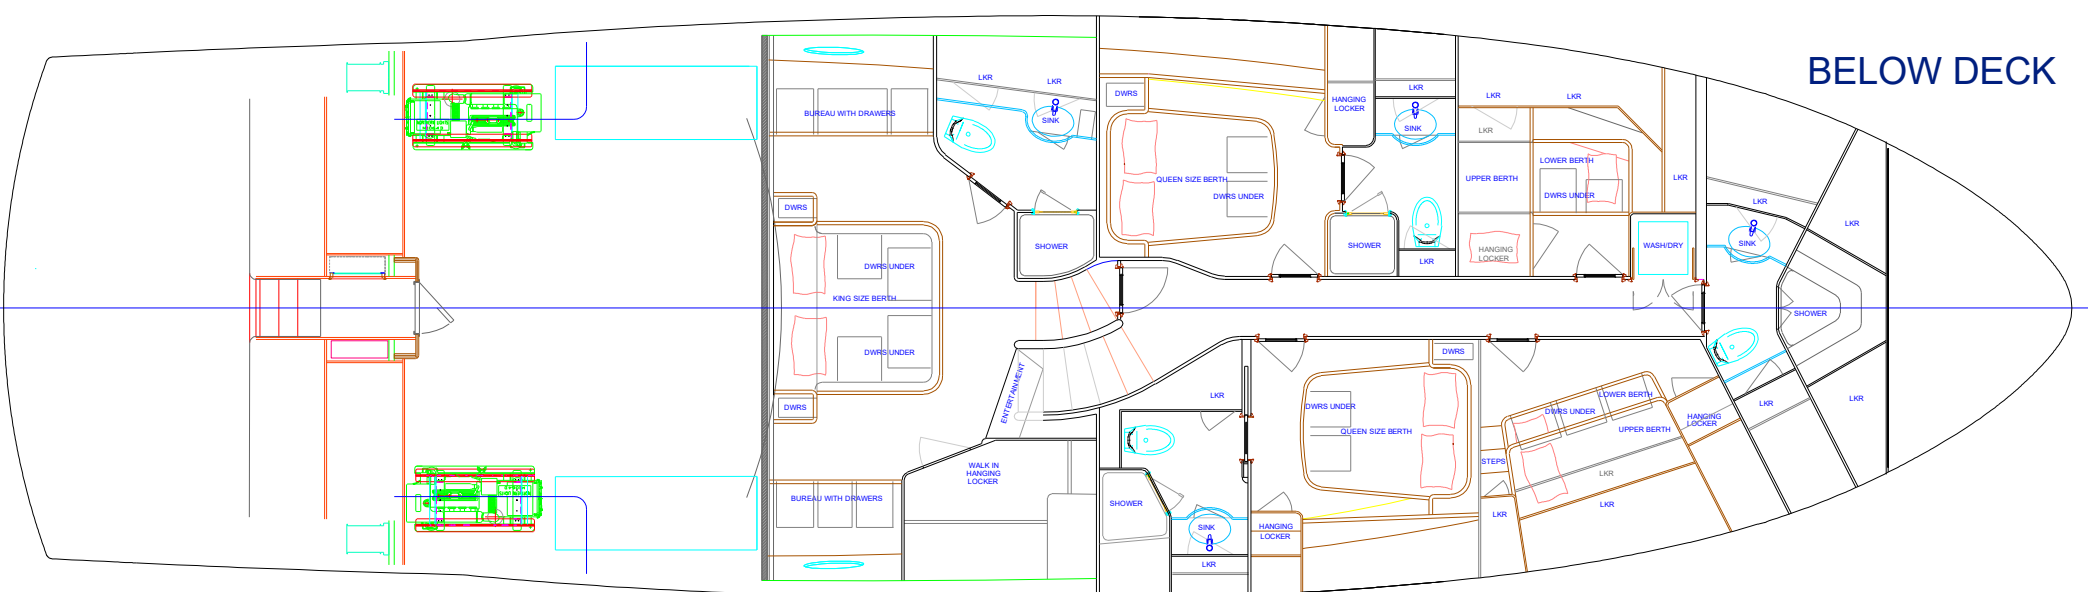

# FORCE IX 81.5 PERFORMANCE SPORT FISHING YACHT "OPEN BRIDGE - FULL BEAM MASTER STATEROOM"

OUTBOARD PROFILE

CENTERLINE ELEVATION

THIS DESIGN AND ANY REPRODUCTIONS THEREOF ARE THE PROPERTY OF SEA FORCE IX, INC. AND MAY NOT BE USED OR REPRODUCED WITHOUT EXPRESS WRITTEN CONSENT.

ABOVE DECK

BELOW DECK

BELOW DECK