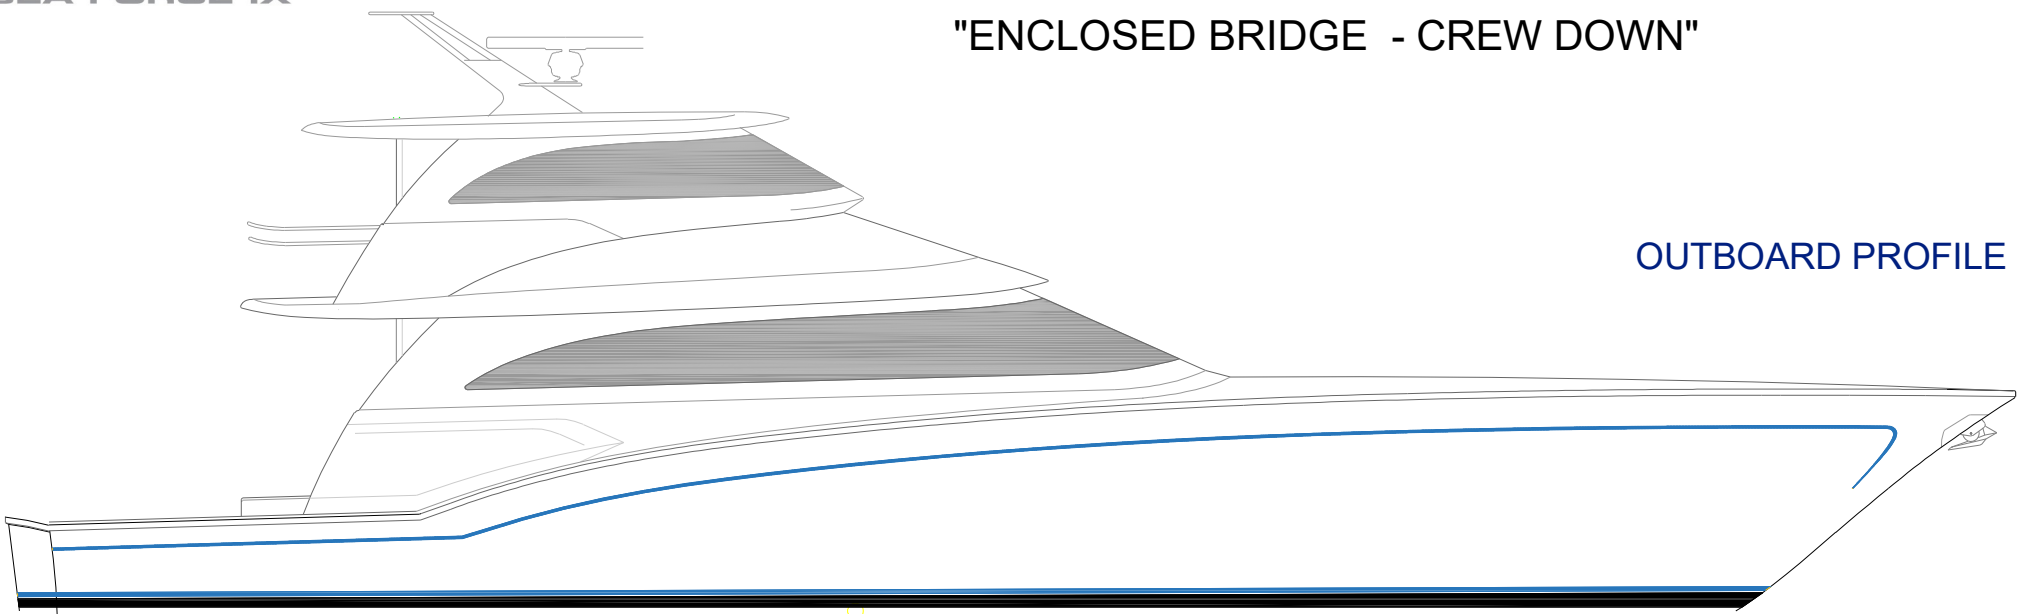

FORCE IX 81.5 PERFORMANCE SPORT FISHING YACHT "ENCLOSED BRIDGE - CREW DOWN"

OUTBOARD PROFILE

THIS DESIGN AND ANY REPRODUCTIONS THEREOF ARE THE PROPERTY OF SEA FORCE IX, INC. AND MAY NOT BE USED OR REPRODUCED WITHOUT EXPRESS WRITTEN CONSENT.

CENTERLINE ELEVATION

ABOVE DECK

BELOW DECK

BELOW DECK