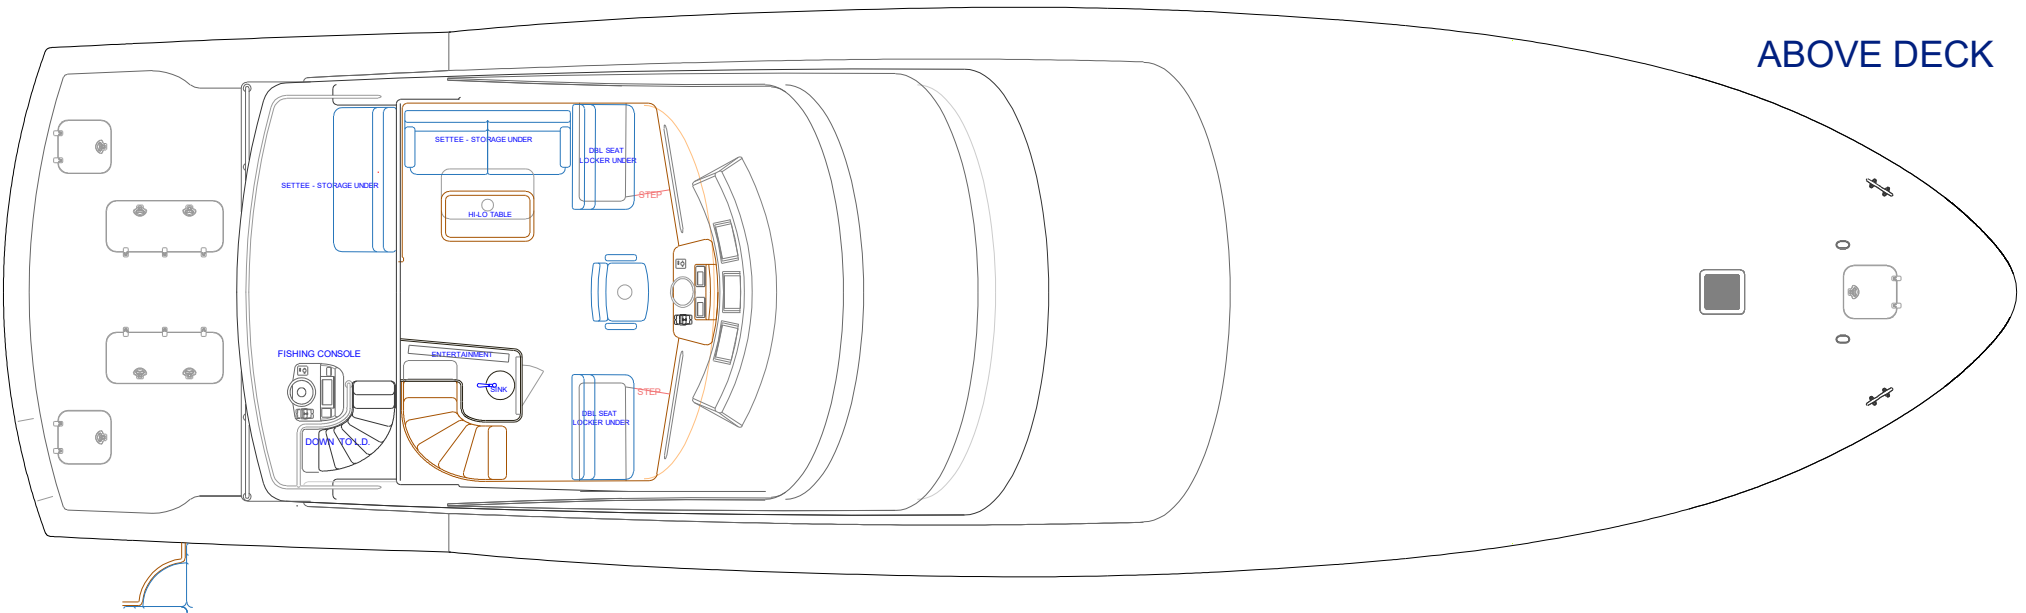

FORCE IX 81.5 PERFORMANCE SPORT FISHING YACHT "ENCLOSED BRIDGE - CREW DOWN"

OUTBOARD PROFILE

THIS DESIGN AND ANY REPRODUCTIONS THEREOF ARE THE PROPERTY OF SEA FORCE IX, INC. AND MAY NOT BE USED OR REPRODUCED WITHOUT EXPRESS WRITTEN CONSENT.

CENTERLINE ELEVATION

ABOVE DECK

BELOW DECK

BELOW DECK