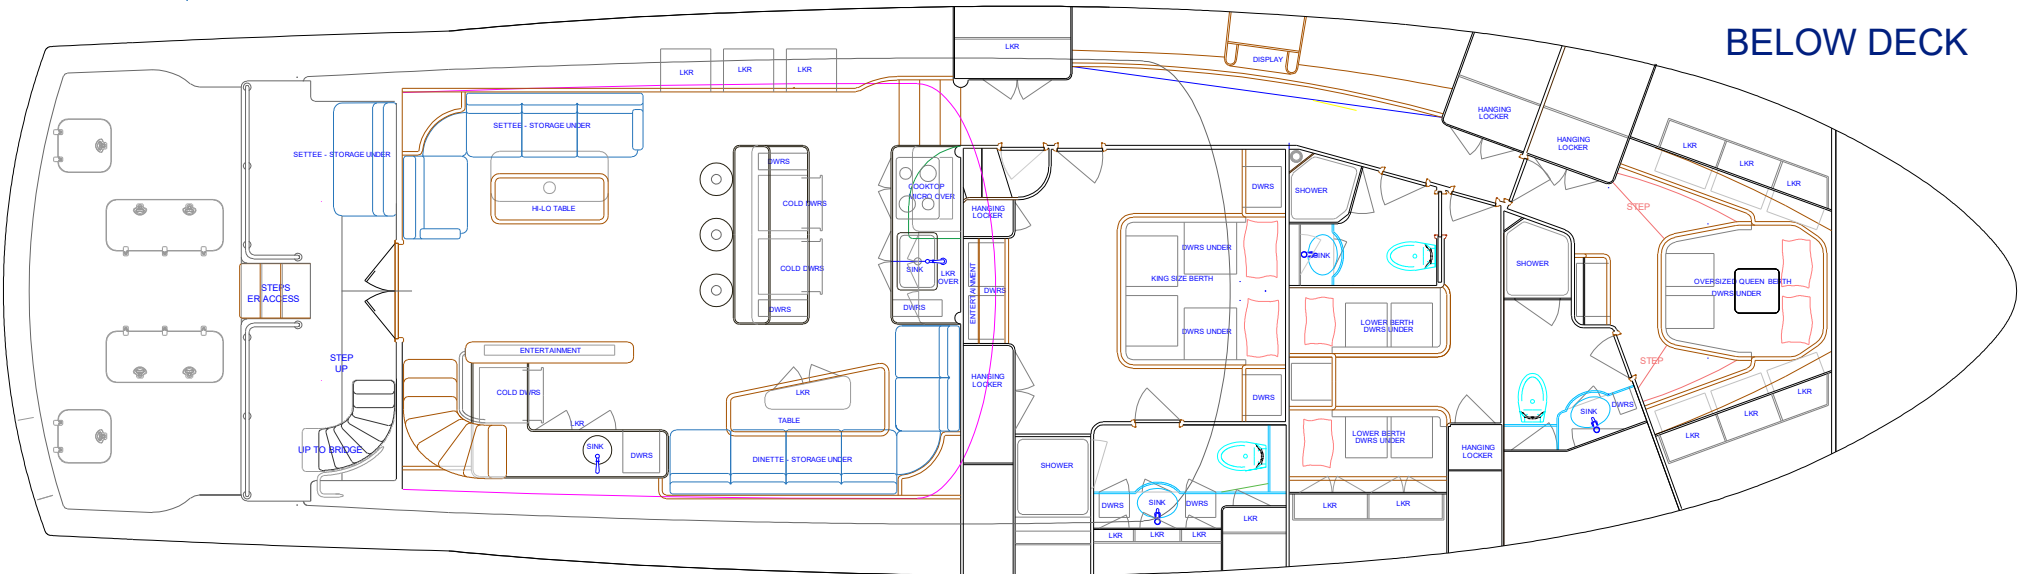

FORCE IX 81.5 PERFORMANCE SPORT FISHING YACHT "ENCLOSED BRIDGE - CREW DOWN"

OUTBOARD PROFILE

THIS DESIGN AND ANY REPRODUCTIONS THEREOF ARE THE PROPERTY OF SEA FORCE IX, INC. AND MAY NOT BE USED OR REPRODUCED WITHOUT EXPRESS WRITTEN CONSENT.

CENTERLINE ELEVATION

ABOVE DECK

BELOW DECK

BELOW DECK