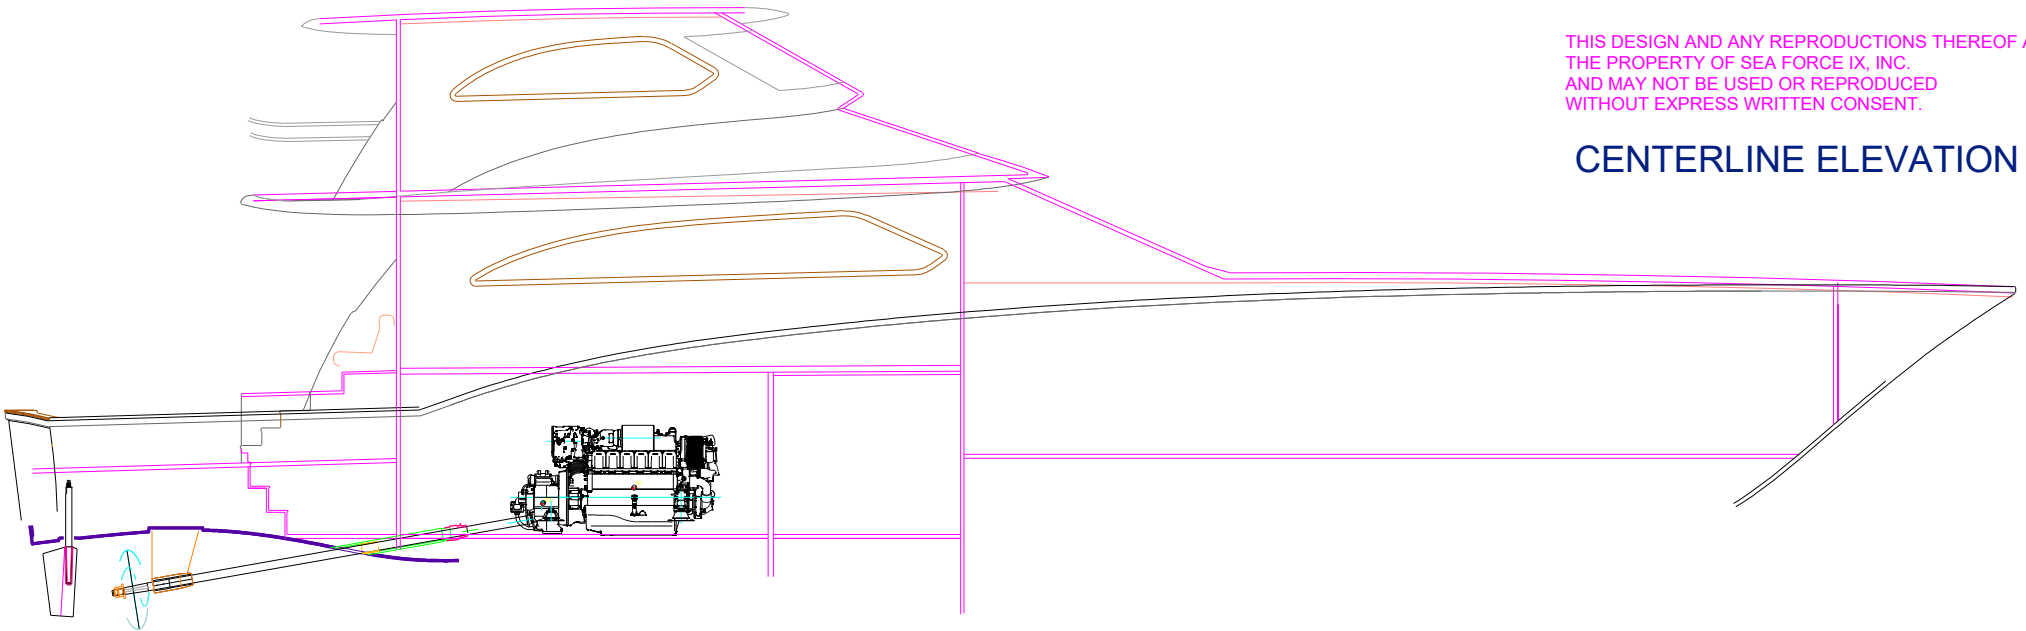

FORCE IX 81.5 PERFORMANCE SPORT FISHING YACHT "ENCLOSED BRIDGE - CREW DOWN"

OUTBOARD PROFILE

THIS DESIGN AND ANY REPRODUCTIONS THEREOF ARE THE PROPERTY OF SEA FORCE IX, INC. AND MAY NOT BE USED OR REPRODUCED WITHOUT EXPRESS WRITTEN CONSENT.

CENTERLINE ELEVATION

ABOVE DECK

BELOW DECK

BELOW DECK