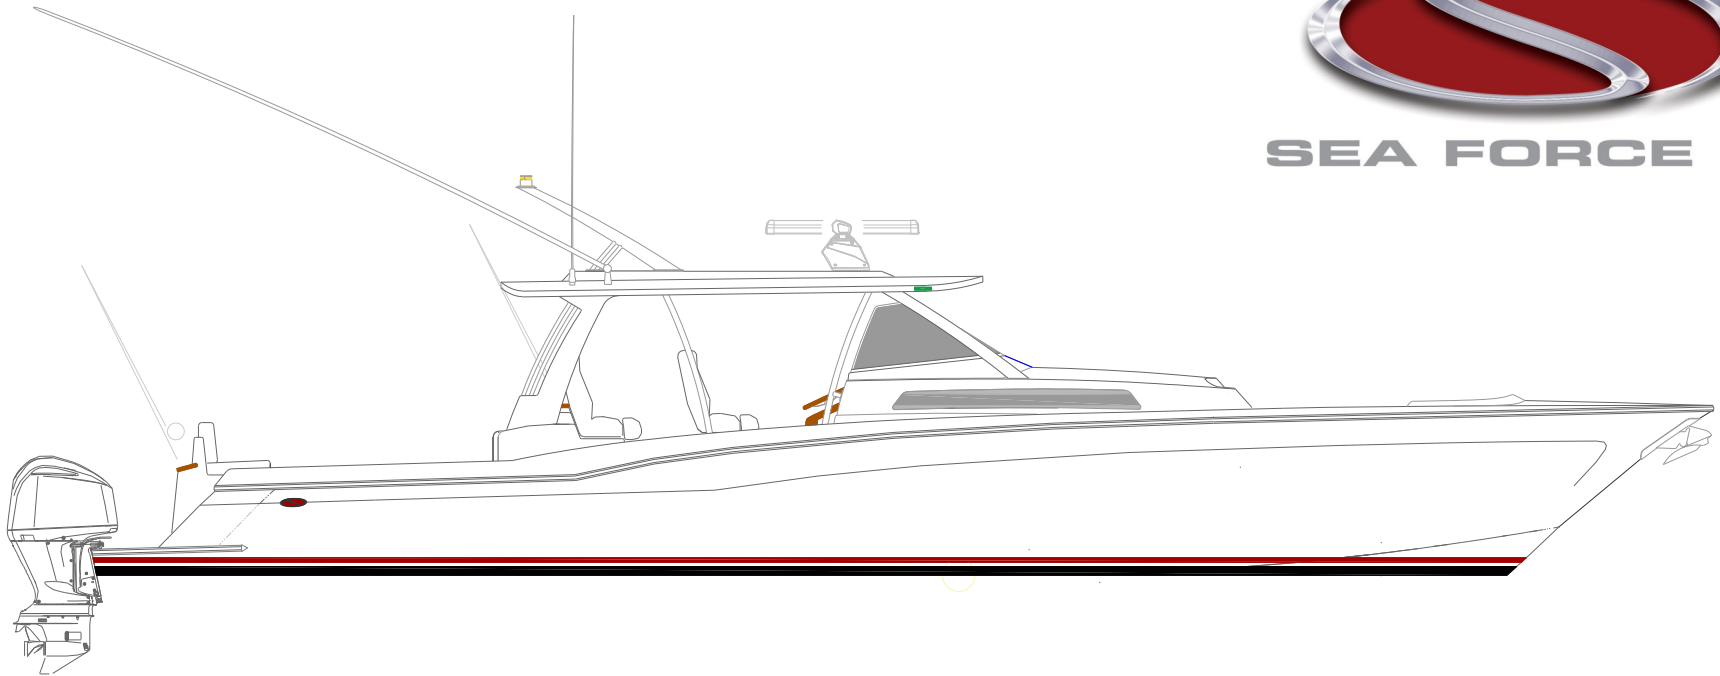

SEA FORCE IX

2019 46.5 CENTER CONSOLE SPORT FISH BY SEA FORCE IX

QUAD OUTBOARD POWERED