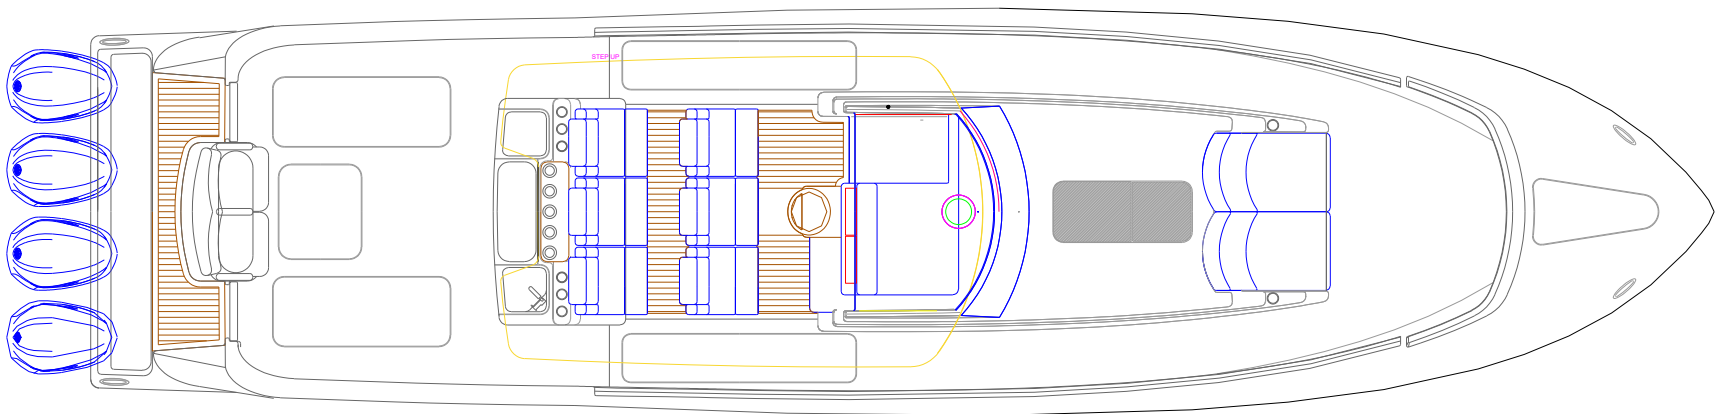

SEA FORCE IX

2019 46.5 CENTER CONSOLE SPORT FISH BY SEA FORCE IX

QUAD OUTBOARD POWERED