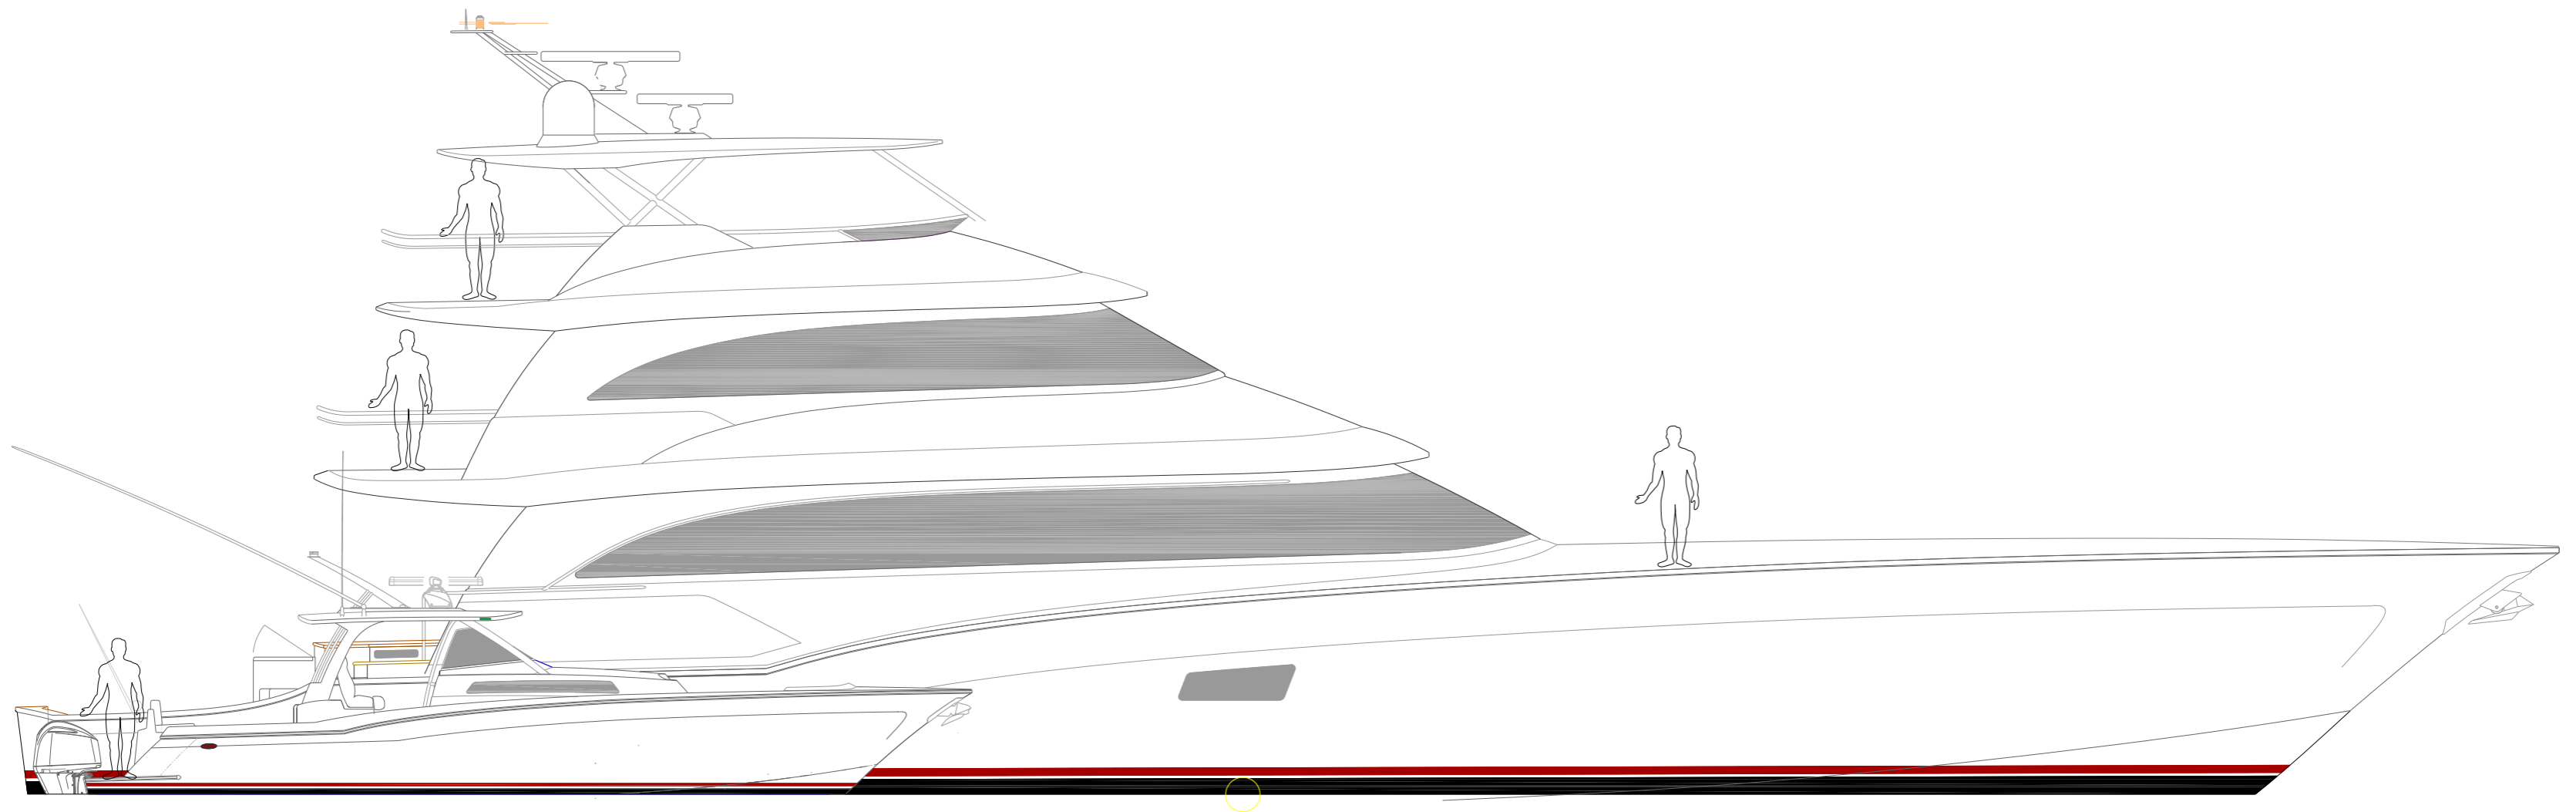

SEA FORCE IX

FORCE IX 117.5 SPORT YACHT WITH THE 41.5 CENTER CONSOLE